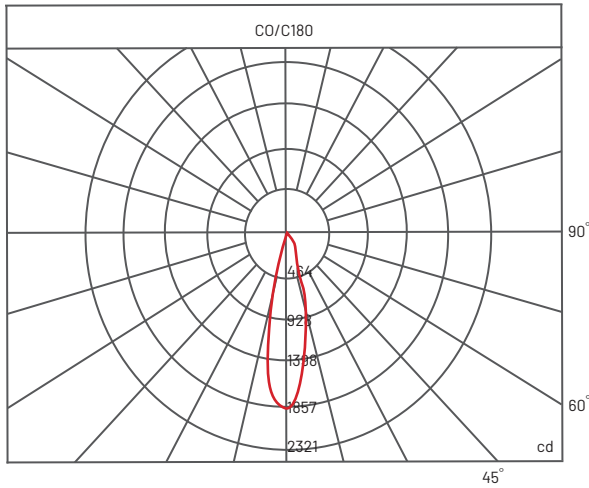

Size

Ø85 mm x H65 mm

Beam Angle Selection

15° / 24° / 38°

Wattage

9 W

Luminous Flux

758 lm

Driver System

Lifud LED Driver

IES

Available

Warranty

2 Years

PHOTOMETRIC

SRL17565 / 9W / 24° / 3000K

*All the test results are based on individual light setting, the outcomes may be varied as in different environment conditions

PRODUCT ORDER CODE

[E.G. SRL17565 - WH - 3000K - 15° - DIM]