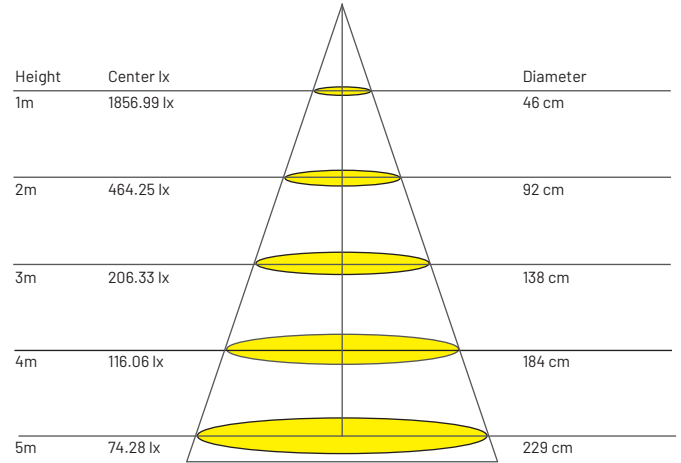

Size

Ø85 mm x H65 mm

Beam Angle Selection

15° / 24° / 38°

Wattage

9 W

Luminous Flux

758 lm

*All the test results are based on individual light setting, the outcomes may be varied as in different environment conditions

PRODUCT ORDER CODE

[E.G. SRL17565 - WH - 3000K - 15° - DIM]