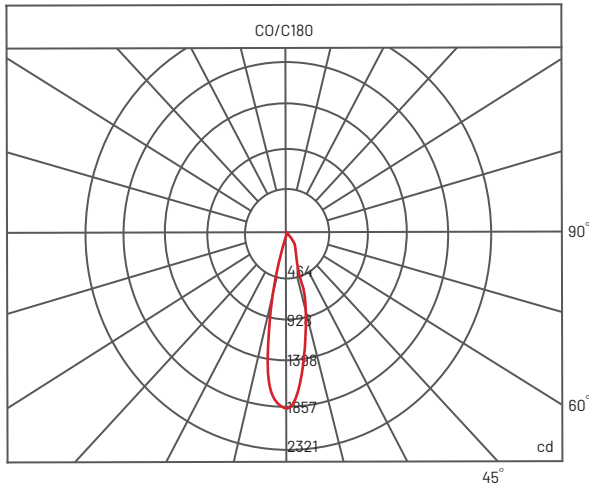

Size

Ø85 mm x H62 mm

Beam Angle Selection

15° / 24° / 38°

Wattage

9 W

Luminous Flux

758 lm

*All the test results are based on individual light setting, the outcomes may be varied as in different environment conditions

PRODUCT ORDER CODE

[E.G. SRL17562 - WH - 3000K - 15° - DIM]