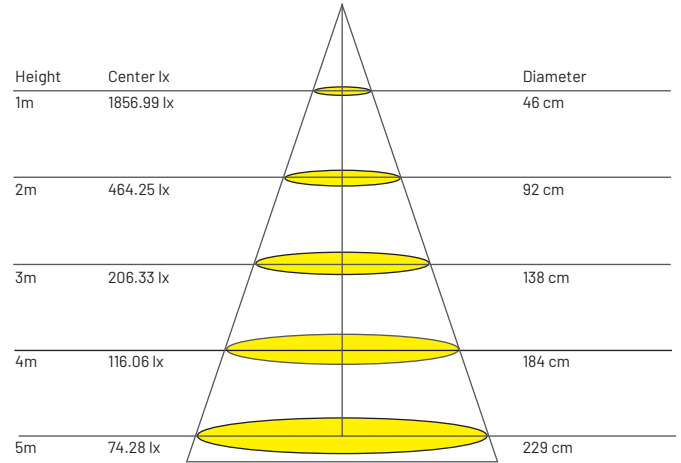

Size

Ø85 mm x H62 mm

Beam Angle Selection

15° / 24° / 38°

Wattage

9 W

Luminous Flux

758 lm

*All the test results are based on individual light setting, the outcomes may be varied as in different environment conditions

PRODUCT ORDER CODE

[E.G. SRL17562 - WH - 3000K - 15° - DIM]