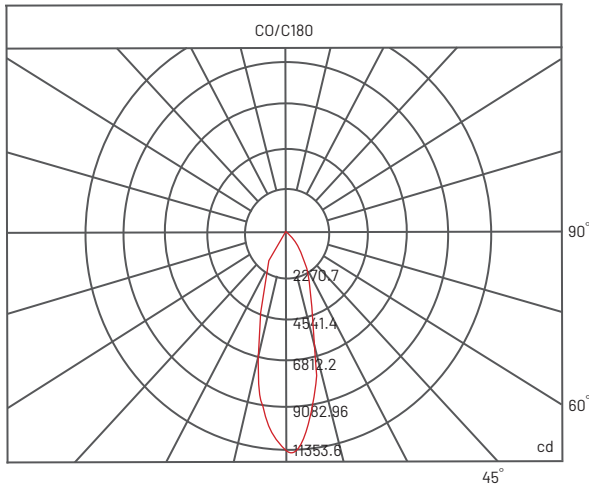

Size

Ø130 mm x H135 mm

Beam Angle Selection

15° / 24° / 38°

Wattage

20 W

Luminous Flux

1700 lm

Colour Rendering

Index 93+

Power Factor

> 0.90

Efficiency

85 lm/W

LED Type

CREE CXA1816

Driver System

Lifud LED Driver

IES

Available

Warranty

2 Years

PHOTOMETRIC

SRL1620 / 20W / 24° / 3000K

*All the test results are based on individual light setting, the outcomes may be varied as in different environment conditions

PRODUCT ORDER CODE

[E.G. SRL1620 - WH - 3000K - 15° - DIM]