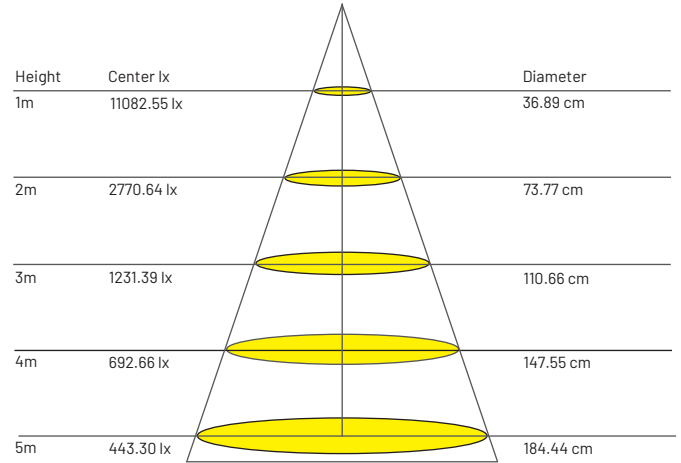

Size

Ø130 mm x H135 mm

Beam Angle Selection

15° / 24° / 38°

Wattage

20 W

Luminous Flux

1700 lm

*All the test results are based on individual light setting, the outcomes may be varied as in different environment conditions

PRODUCT ORDER CODE

[E.G. SRL1620 - WH - 3000K - 15° - DIM]