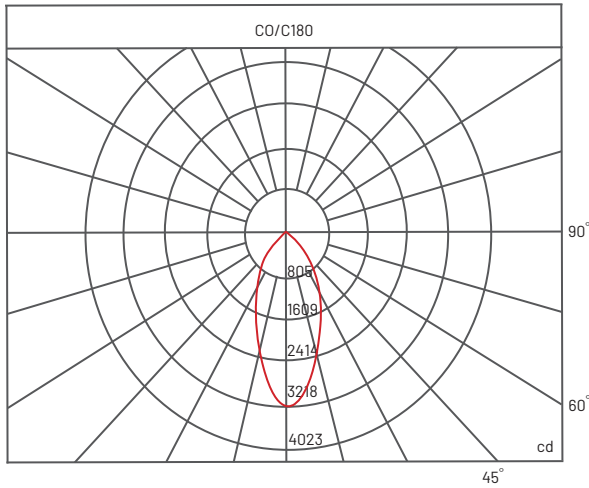

Size

Ø160 mm x H100 mm

Beam Angle Selection

24°

Wattage

30 W

Luminous Flux

2700 lm

Colour Rendering

Index 93+

Power Factor

> 0.97

Efficiency

90 lm/W

LED Type

CREE CXA1820

*All the test results are based on individual light setting, the outcomes may be varied as in different environment conditions

PRODUCT ORDER CODE

[E.G. SRL1530S - WH - 3000K - 24° -DIM]