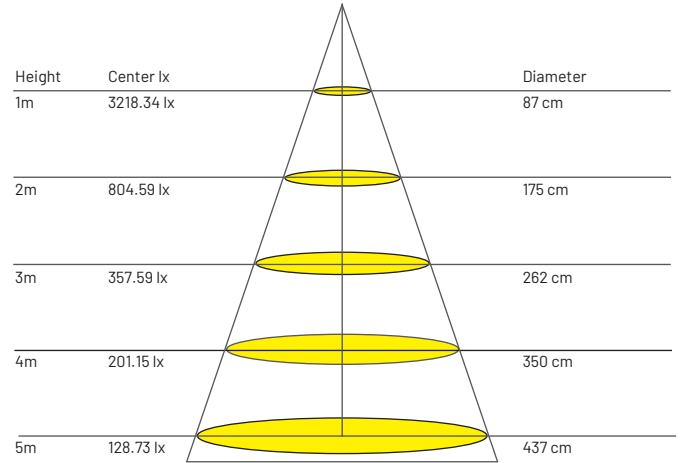

Size

Ø160 mm x H100 mm

Beam Angle Selection

24°

Wattage

30 W

Luminous Flux

2700 lm

*All the test results are based on individual light setting, the outcomes may be varied as in different environment conditions

PRODUCT ORDER CODE

[E.G. SRL1530S - WH - 3000K - 24° -DIM]