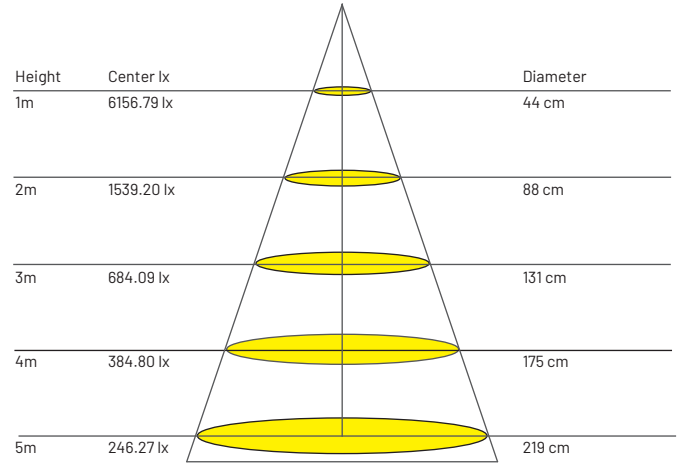

PHOTOMETRIC

SRL1520S / 20W / 38° / 3000K