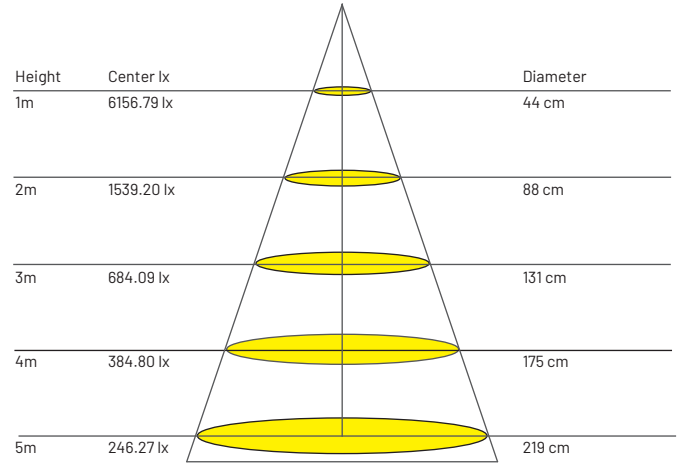

**Size**

Ø140 mm x H65 mm

**Beam Angle Selection**

38°

**Wattage**

20 W

**Luminous Flux**

1800 lm

**Driver System**

Lifud LED Driver

**IES**

Available

**Warranty**

2 Years

**PHOTOMETRIC**

SRL1520S / 20W / 38° / 3000K

\*All the test results are based on individual light setting, the outcomes may be varied as in different environment conditions

**PRODUCT ORDER CODE**

[ E.G. SRL1520S - WH - 3000K - 38° -DIM ]