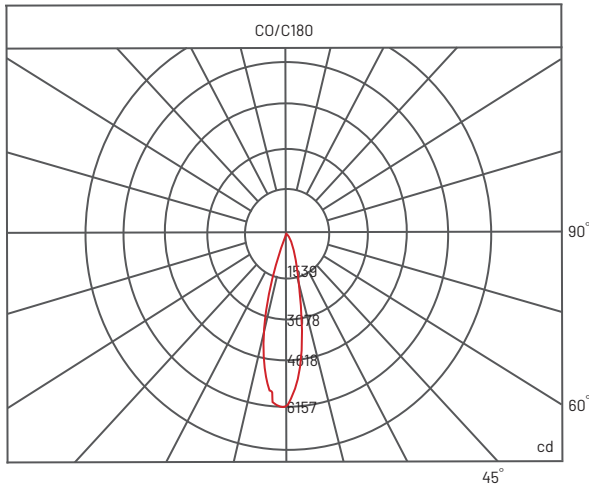

**Size**

Ø140 mm x H65 mm

**Beam Angle Selection**

38°

**Wattage**

20 W

**Luminous Flux**

1800 lm

**Colour Rendering**

Index 93+

**Power Factor**

> 0.97

**Efficiency**

90 lm/W

**LED Type**

CREE CXA1816

**Driver System**

Lifud LED Driver

**IES**

Available

**Warranty**

2 Years

**PHOTOMETRIC**

SRL1520S / 20W / 38° / 3000K