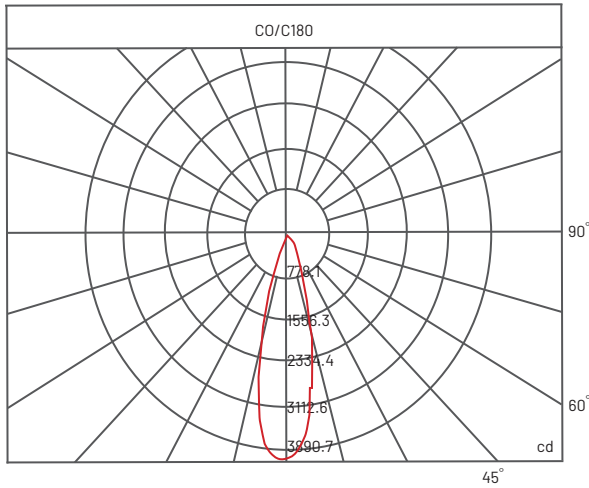

Size

Ø110 mm x H95 mm

Beam Angle Selection

15° / 24° / 38°

Wattage

13 W

Luminous Flux

1061 lm

Driver System

Lifud LED Driver

IES

Available

Warranty

2 Years

PHOTOMETRIC

SRL1512 / 13W / 24° / 3000K

*All the test results are based on individual light setting, the outcomes may be varied as in different environment conditions

PRODUCT ORDER CODE

[E.G. SRL1512 - WH - 3000K - 15° - DIM]