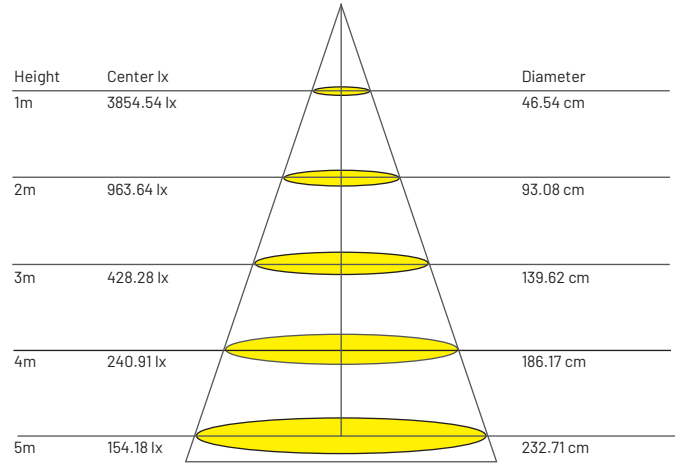

Size

Ø110 mm x H95 mm

Beam Angle Selection

15° / 24° / 38°

Wattage

13 W

Luminous Flux

1061 lm

*All the test results are based on individual light setting, the outcomes may be varied as in different environment conditions

PRODUCT ORDER CODE

[E.G. SRL1512 - WH - 3000K - 15° - DIM]