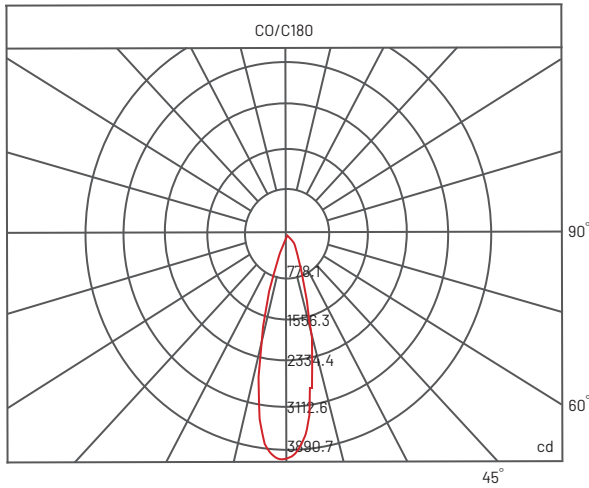

Size

Ø110 mm x H95 mm

Beam Angle Selection

15° / 24° / 38°

Wattage

13 W

Luminous Flux

1061 lm

13 Watt / CRI 93 + / 1061 lm

PHOTOMETRIC

SRL1512 / 13W / 24° / 3000K

*All the test results are based on individual light setting, the outcomes may be varied as in different environment conditions

PRODUCT ORDER CODE