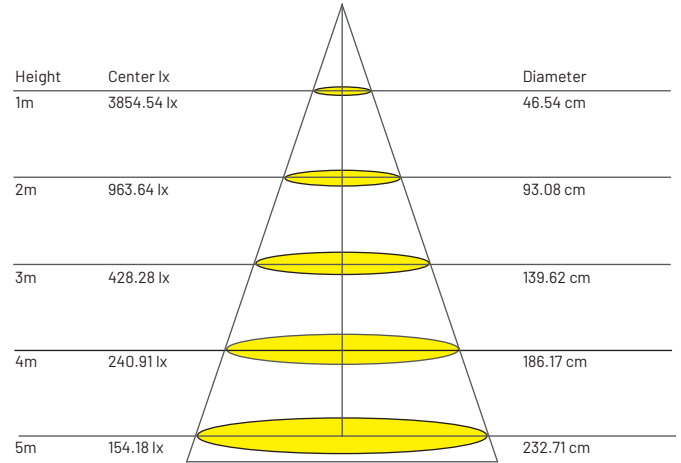

Size

Ø110 mm x H95 mm

Beam Angle Selection

15° / 24° / 38°

Wattage

13 W

Luminous Flux

1061 lm

13 Watt / CRI 93 + / 1061 lm

PHOTOMETRIC

SRL1512 / 13W / 24° / 3000K

*All the test results are based on individual light setting, the outcomes may be varied as in different environment conditions

PRODUCT ORDER CODE