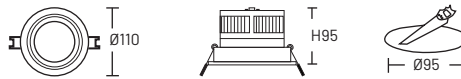

SPECIFICATION SHEET

AUSTRALIA / INTERNATIONAL

13 Watt / CRI 93 + / 1061 lm

ABOUT

- Recessed LED downlight
- Aluminium body and matte powder coat finish
- Versatile all-rounder with a low glare, and tiltable up to 15 degrees
- Ideal for general lighting in residential, retail and commercial projects
- C-TICK and SAA Approved

Trim Colour

○ White / ● Black

Colour Temperature

3000K / 4000K / 5000K

Dimming

Optional

Cut-Out Size

Ø95 mm

Size

Ø110 mm x H95 mm

Beam Angle Selection

15° / 24° / 38°

Wattage

13 W

Luminous Flux

1061 lm

Colour Rendering

Index 93+

Power Factor

> 0.98

Efficiency

81.6 lm/W

LED Type

CREE CXA1512

Driver System

Lifud LED Driver

IES

Available

Warranty

2 Years