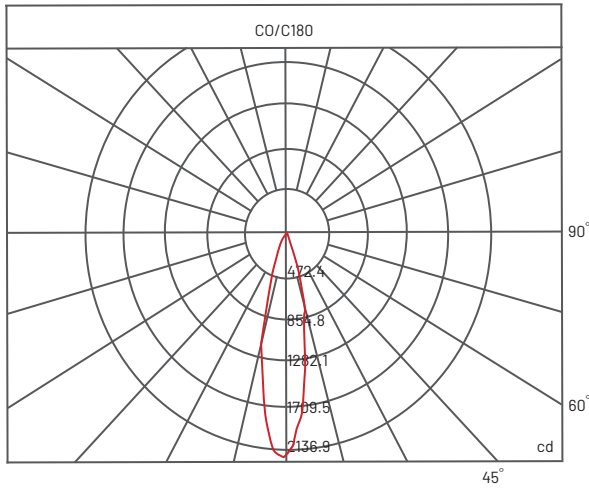

Size

Ø85 mm x H75 mm

Beam Angle Selection

15° / 24° / 38°

Wattage

7 W

Luminous Flux

583 lm

7 Watt / CRI 93 + / 583 lm

PHOTOMETRIC

SRL1506 / 7W / 24° / 3000K

*All the test results are based on individual light setting, the outcomes may be varied as in different environment conditions

PRODUCT ORDER CODE