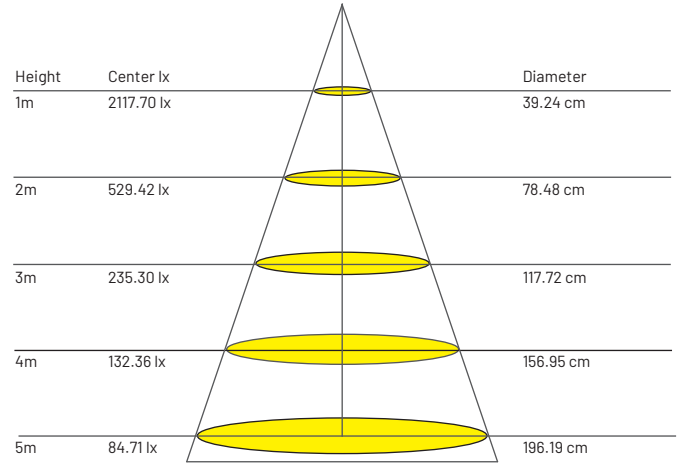

Size

Ø85 mm x H75 mm

Beam Angle Selection

15° / 24° / 38°

Wattage

7 W

Luminous Flux

583 lm

7 Watt / CRI 93 + / 583 lm

PHOTOMETRIC

SRL1506 / 7W / 24° / 3000K

*All the test results are based on individual light setting, the outcomes may be varied as in different environment conditions

PRODUCT ORDER CODE