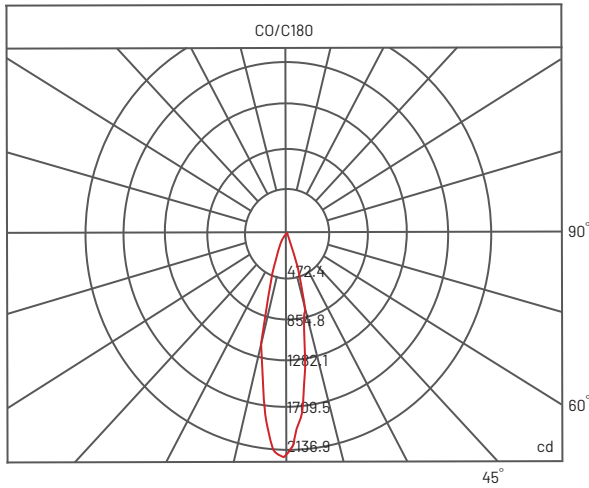

Size

Ø85 mm x H75 mm

Beam Angle Selection

15° / 24° / 38°

Wattage

7 W

Luminous Flux

583 lm

*All the test results are based on individual light setting, the outcomes may be varied as in different environment conditions

PRODUCT ORDER CODE

[E.G. SRL1506 - WH - 3000K - 15° - DIM]