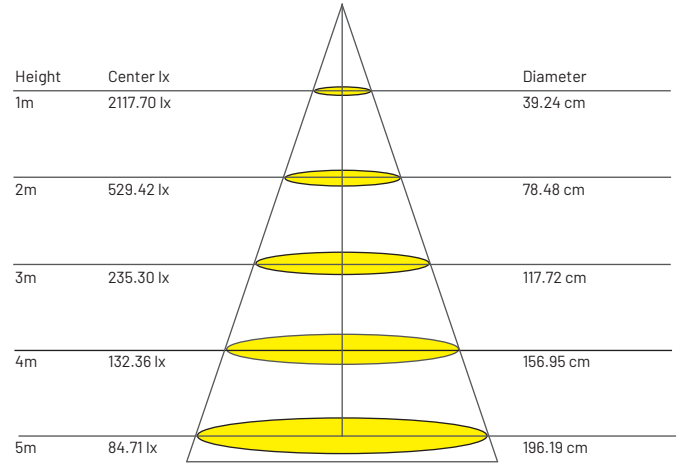

Size

Ø85 mm x H75 mm

Beam Angle Selection

15° / 24° / 38°

Wattage

7 W

Luminous Flux

583 lm

*All the test results are based on individual light setting, the outcomes may be varied as in different environment conditions

PRODUCT ORDER CODE

[E.G. SRL1506 - WH - 3000K - 15° - DIM]