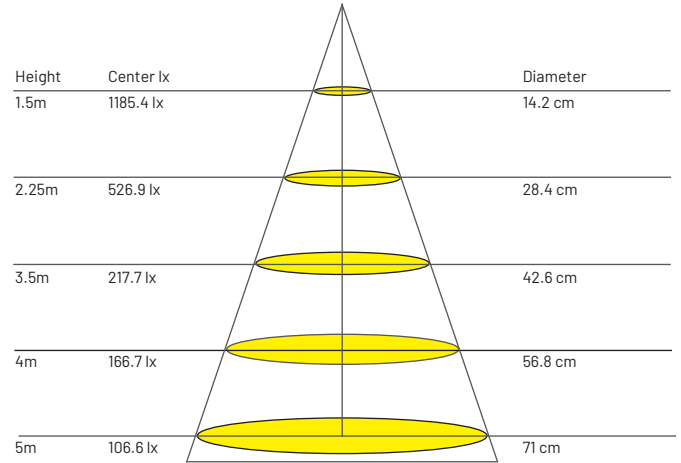

PHOTOMETRIC

SRL1504 / 3W / 10° / 3000K

*All the test results are based on individual light setting, the outcomes may be varied as in different environment conditions

PRODUCT ORDER CODE

[E.G. SRL1504 - WH - 3000K - 10° - NON-DIM]

CODE

SRL1504

TRIM COLOUR

WH

BK

CCT

3000K

BEAM ANGLE

10°

DIMMING

NON-DIM