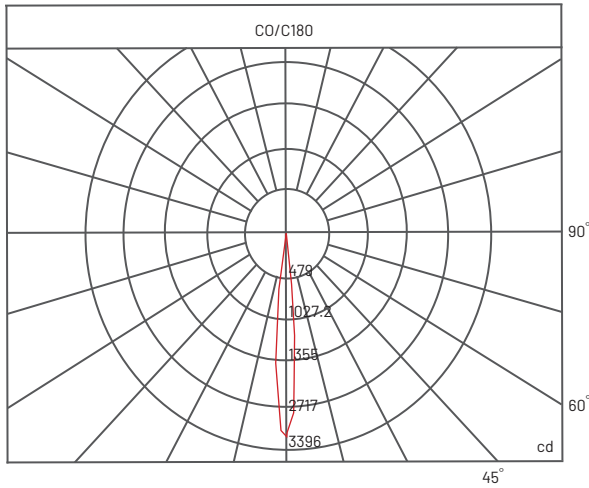

Beam Angle Selection

10°

Wattage

3 W

Luminous Flux

320 lm

Colour Rendering

Index 93+

IES

Available

Warranty

2 Years

PHOTOMETRIC

SRL1504 / 3W / 10° / 3000K

*All the test results are based on individual light setting, the outcomes may be varied as in different environment conditions

PRODUCT ORDER CODE