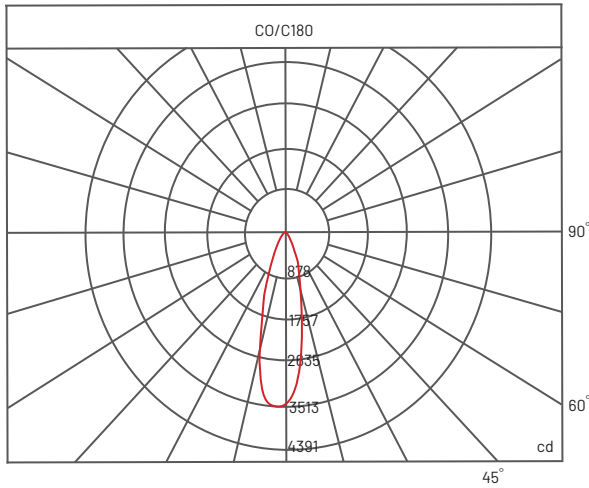

Size

Ø85 mm x H95 mm

Beam Angle Selection

15° / 24° / 38°

Wattage

11 W

Luminous Flux

920 lm

Colour Rendering

Index 93+

Power Factor

> 0.90

Efficiency

88.8 lm/W

LED Type

CREE CXA1507

Driver System

Lifud LED Driver

IES

Available

Warranty

2 Years

PHOTOMETRIC

SRL110 / 11W / 24° / 3000K

*All the test results are based on individual light setting, the outcomes may be varied as in different environment conditions

PRODUCT ORDER CODE

[E.G. SRL110 - WH - 3000K - 15° - DIM]