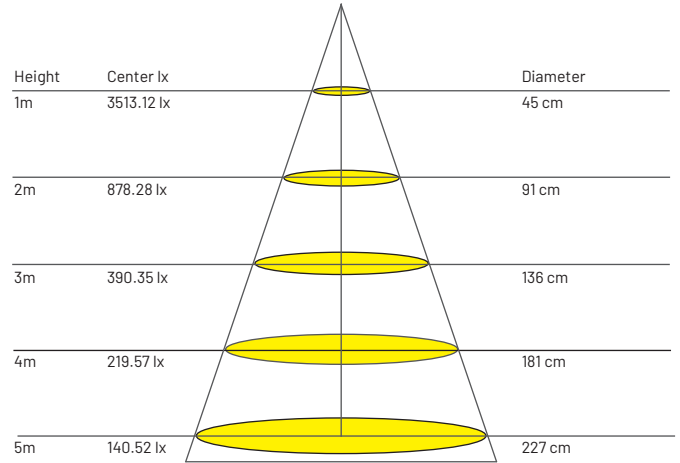

Size

Ø85 mm x H95 mm

Beam Angle Selection

15° / 24° / 38°

Wattage

11 W

Luminous Flux

920 lm

*All the test results are based on individual light setting, the outcomes may be varied as in different environment conditions

PRODUCT ORDER CODE

[E.G. SRL110 - WH - 3000K - 15° - DIM]