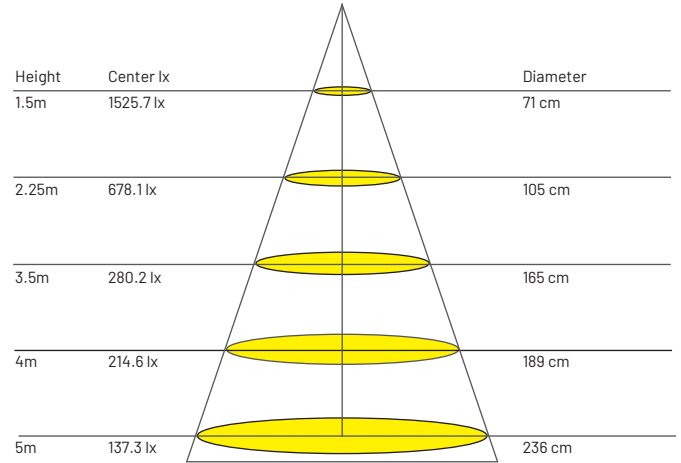

**Size**

Ø85 mm x H50 mm

**Beam Angle Selection**

15° / 24° / 38° / 60°

**Wattage**

7 W

**Luminous Flux**

583 lm

## SPECIFICATION SHEET

AUSTRALIA / INTERNATIONAL

7 Watt / CRI 93 + / 583 lm

### PHOTOMETRIC

SRL106 / 7W / 17° / 3000K

\*All the test results are based on individual light setting, the outcomes may be varied as in different environment conditions