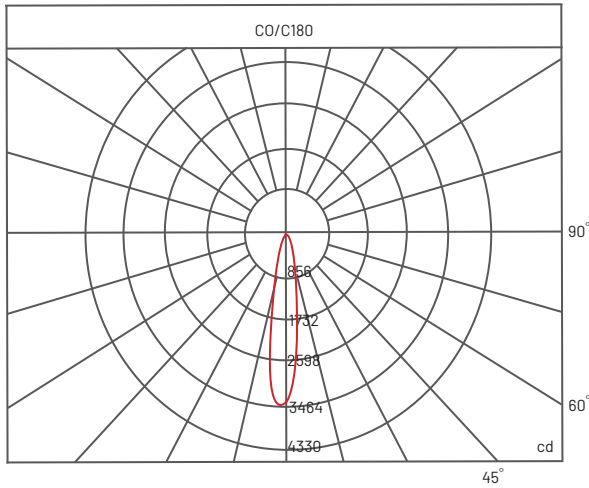

SPECIFICATION SHEET

AUSTRALIA / INTERNATIONAL

7 Watt / CRI 93 + / 583 lm

PHOTOMETRIC

SRL106 / 7W / 17° / 3000K