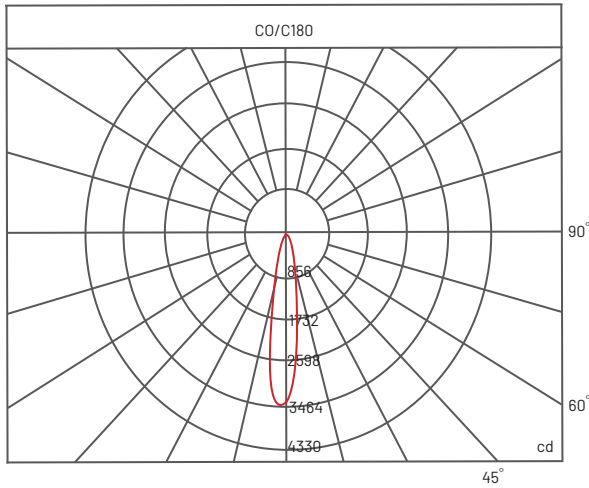

Size

Ø85 mm x H50 mm

Beam Angle Selection

15° / 24° / 38° / 60°

Wattage

7 W

Luminous Flux

583 lm

7 Watt / CRI 93 + / 583 lm

PHOTOMETRIC

SRL106 / 7W / 17° / 3000K

*All the test results are based on individual light setting, the outcomes may be varied as in different environment conditions

PRODUCT ORDER CODE