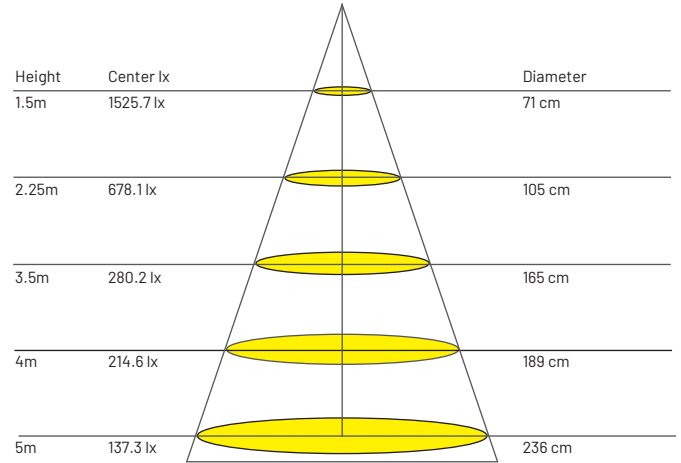

Size

Ø85 mm x H50 mm

Beam Angle Selection

15° / 24° / 38° / 60°

Wattage

7 W

Luminous Flux

583 lm

7 Watt / CRI 93 + / 583 lm

PHOTOMETRIC

SRL106 / 7W / 17° / 3000K

*All the test results are based on individual light setting, the outcomes may be varied as in different environment conditions

PRODUCT ORDER CODE