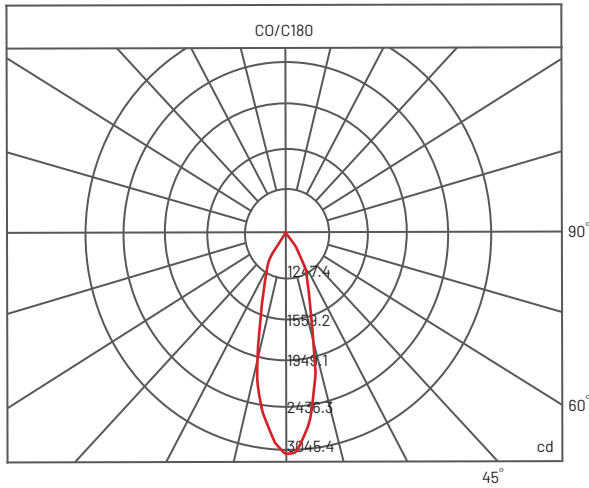

Overall Size

H190 mm x Ø55 mm

Beam Angle Selection

15° / 24° / 38°

Wattage

12 W

Luminous Flux

1080 lm

Colour Rendering

Index 90+

Power Factor

> 0.95

Efficiency

90 lm/W

LED Type

CITIZEN 1202

Driver System

Lifud LED Driver

IES

Available

Warranty

2 Years

PHOTOMETRIC

SRL3812S / 12W / 24° / 3000K

*All the test results are based on individual light setting, the outcomes may be varied as in different environment conditions

PRODUCT ORDER CODE

[E.G. SRL3812S - BK - 3000K - 15° - DIM]