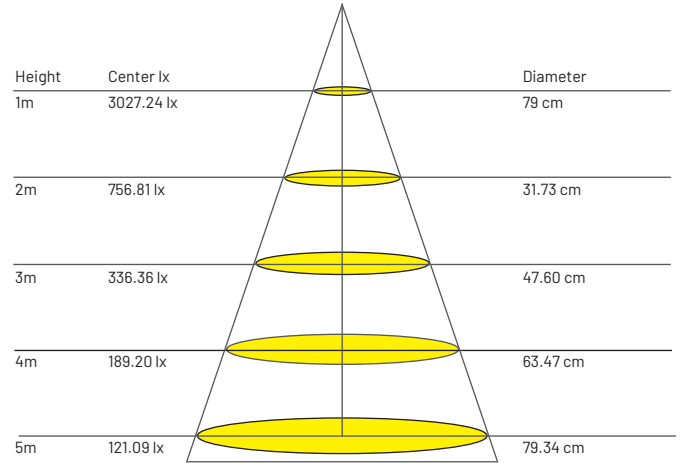

Overall Size

H190 mm x Ø55 mm

Beam Angle Selection

15° / 24° / 38°

Wattage

12 W

Luminous Flux

1080 lm

Colour Rendering

Index 90+

Power Factor

> 0.95

Efficiency

90 lm/W

LED Type

CITIZEN 1202

*All the test results are based on individual light setting, the outcomes may be varied as in different environment conditions

PRODUCT ORDER CODE

[E.G. SRL3812S - BK - 3000K - 15° - DIM]