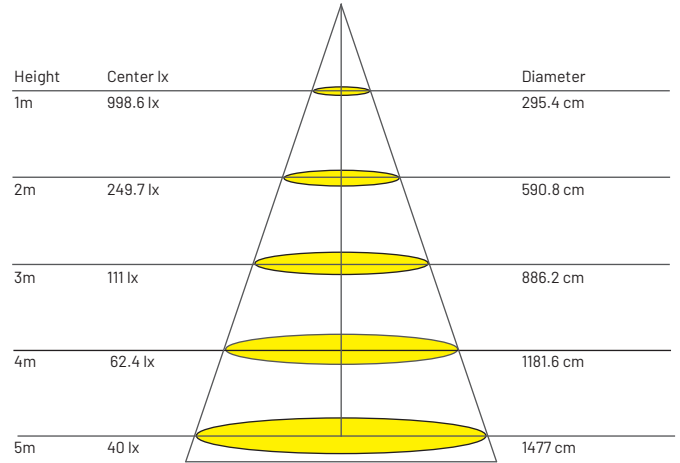

PHOTOMETRIC

SL4375 / 25W / 120° / 3000K