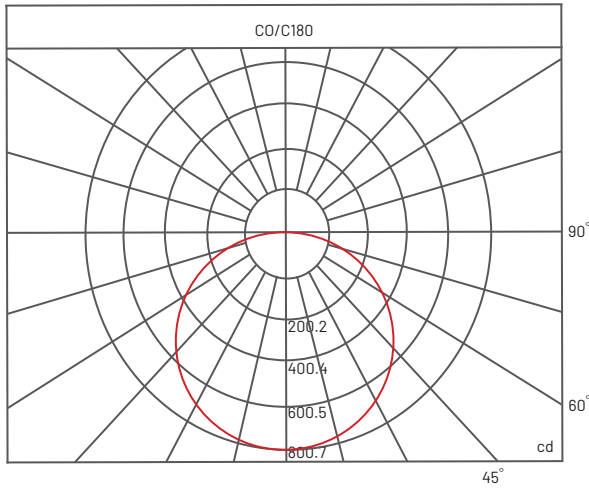

Size

W43 mm x H75 mm

Beam Angle Selection

120°

Wattage

25 W

Luminous Flux

2050 lm

Colour Rendering

82+

Power Factor

> 0.90

Efficiency

82 lm/W

LED Type

SMD

Driver System

Lifud LED Driver

IES

Available

Warranty

2 Years

PHOTOMETRIC

SL4375 / 25W / 120° / 3000K